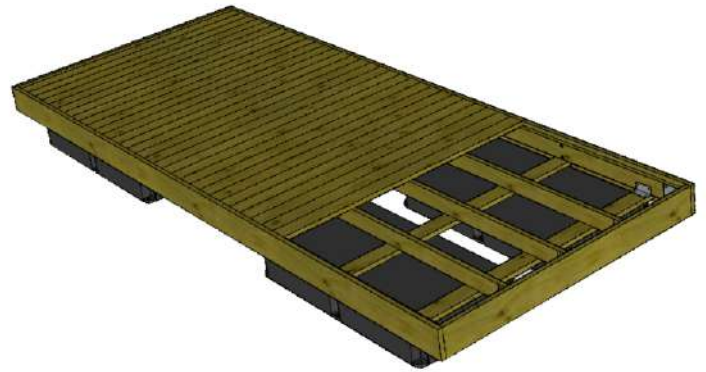

## PREMIUM WOOD FLOATING DOCKS

The Dock Shop Premium wood floating docks are a top-of-the-line solution for those seeking a high-quality, durable and aesthetically pleasing dock for their waterfront property.

# PREMIUM WOOD FLOATING DOCKS

Dock Sizes		Decking Options	
		Economy 5/4 Pressur e Treated	Premium 2x6" Pressur e Treated
Width	Length		
4 ft	16 ft	\$2600	\$2900
	20 ft	\$3500	\$3800
	24 ft	\$3900	\$4200
6 ft	16 ft	\$4200	\$4800
	20 ft	\$4700	\$5300
	24 ft	\$5000	\$5500
8 ft	16 ft	\$5200	\$5800
	20 ft	\$5600	\$6000
	24 ft	\$6400	\$6850
10 ft	16 ft	\$6000	\$6500
	20 ft	\$6900	\$7400
	24 ft	\$7300	\$7650
12 ft	16 ft	\$6540	\$7000
	20 ft	\$7600	\$8350
	24 ft	\$8700	\$9400

## About

Our Premium Wood Floating Dock is a great choice when seeking a traditional look, with unmatched value. We achieve this by using the highest quality materials available and utilizing efficient manufacturing methods paired with the strongest hardware in the industry. The Premium wood floating dock will accommodate any water depth and maintain a consistent Freeboard above water when fluctuation occurs.